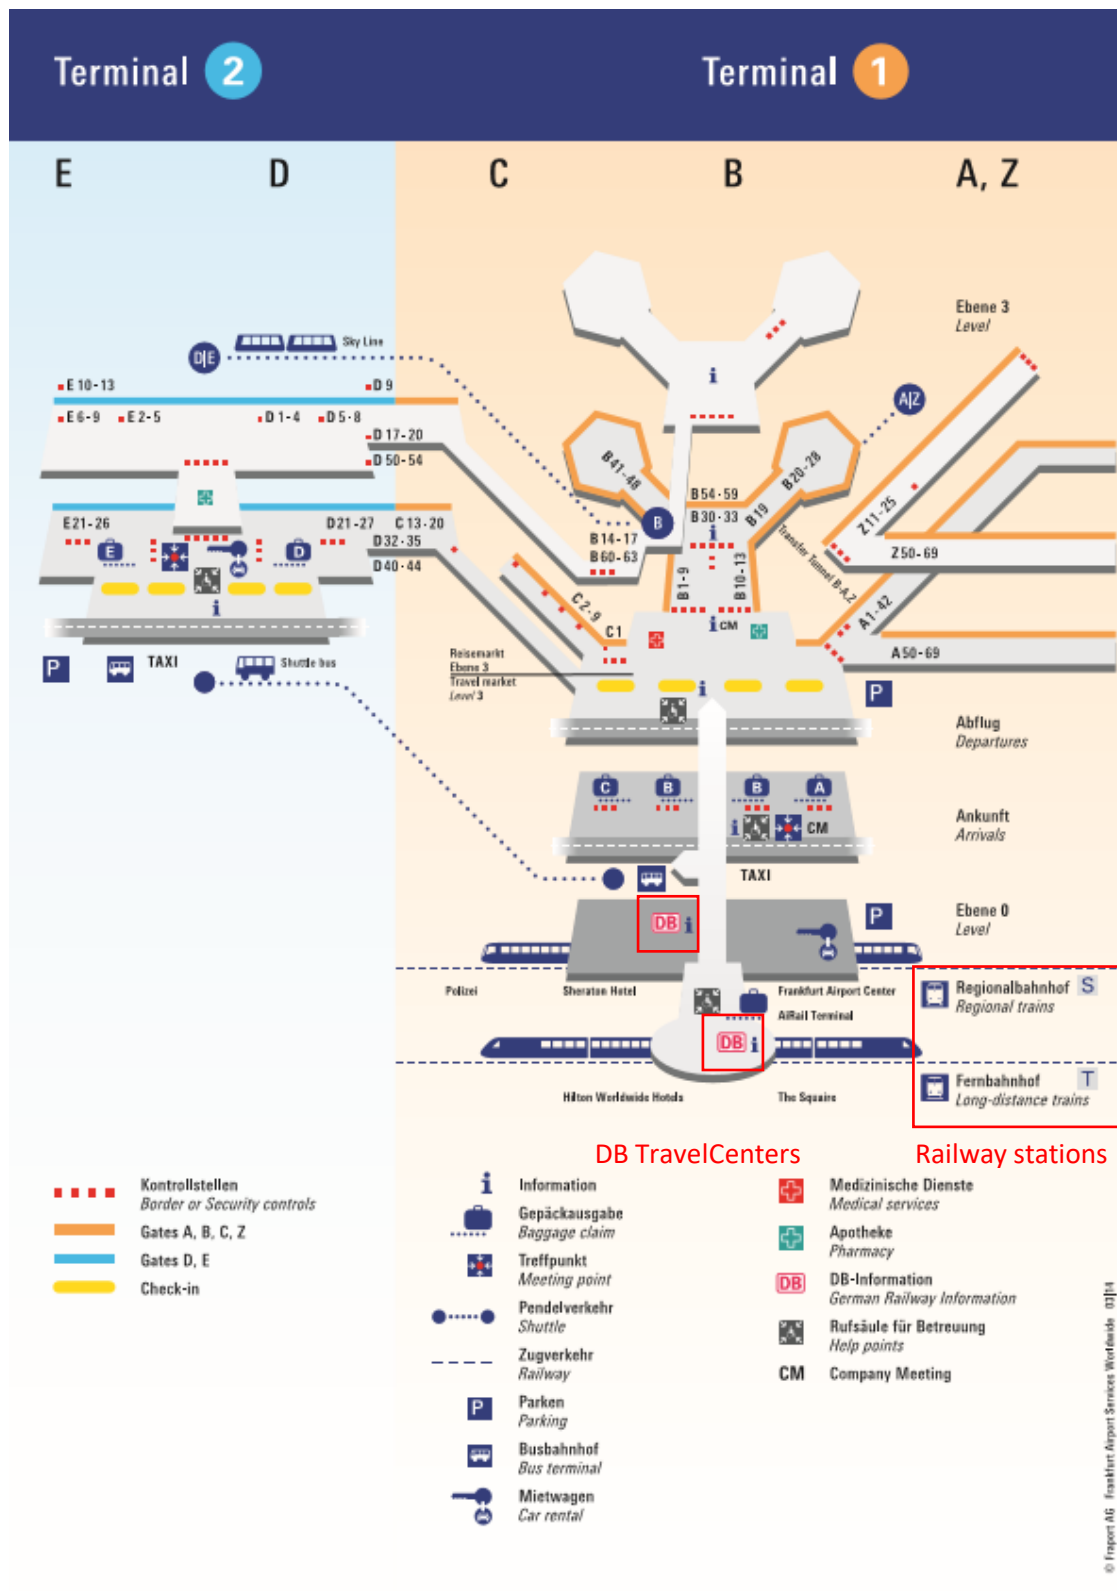

## Frankfurt Airport → Maastricht

---

When you arrive at [Frankfurt Flughafen \(Frankfurt Airport\)](#), you can travel to Maastricht railway station by train. Railway tickets are available in the regional railway station in Terminal 1, B concourse, level 0 and the long-distance train station on level 3 of the AIRail Terminal.

Information and reservations are available in both DB (Deutsche Bahn) TravelCenters. The railway tickets can be bought at the TravelCenters at the railway station. These TravelCenters are open daily from 7 a.m. to 10 p.m. Railway tickets are also available from the vending machines in the regional railway station (see map on the next page).

It is possible to [plan your travel](#) in advance. Check always the updates concerning your travel route.

# Map Frankfurt Airport

Please note that 'NRW-fare' means that not the whole journey is included in the ticket price that is shown. Click on 'partial fare' to see for which leg of the journey you still need to pay.