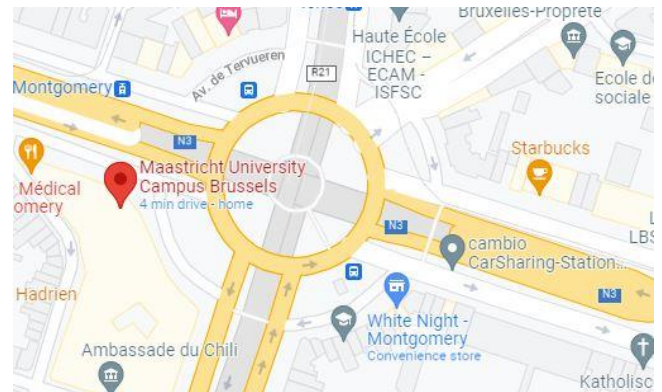

- How to get to the UM Campus Brussels -

Metro: from the Central station take the purple metro line 1 leading to Stockel (not line 5 to Herrmann-Debroux) and get off at 'Montgomery'. Take exit 'Boulevard de Saint-Michel / Rue Tervuren 1-171 and then turn right. Walk in the direction of the Arch (Arcade du Cinquantenaire), the Campus is about 80 m from the metro exit.

Brussels Airport: take bus 12 or bus 21 that both cover the area between Brussels Airport and the city center. In both cases get off at 'Diamant' and take the tram line 23 or 24 both in the direction of 'Vanderkindere' or take line 25 in the direction of Boondaal Station. Get off at 'Montgomery'. Walk in the direction of the Arch (Arcade du Cinquantenaire), the Campus is about 80 m from the metro exit.

- Restaurants & Lunch places near the UM Campus Brussels -

Fleur d'Oranger

Salads & hot meals (great for lunch or dinner) - <https://traiteurlafleurdoranger.be/en>

Address: 85 Rue des Aquatiques, also accessible from the Avenue de l'Armée

Tel: 02 733 25 00

Leopold

Bagels & salads (light lunch and breakfast) - <https://leopoldcafepresse.com/>

Address : 107 Avenue de Tervuren, at the corner of Avenue de l'Armée

Tel : 02 736 22 98

Le Cep

Sandwiches