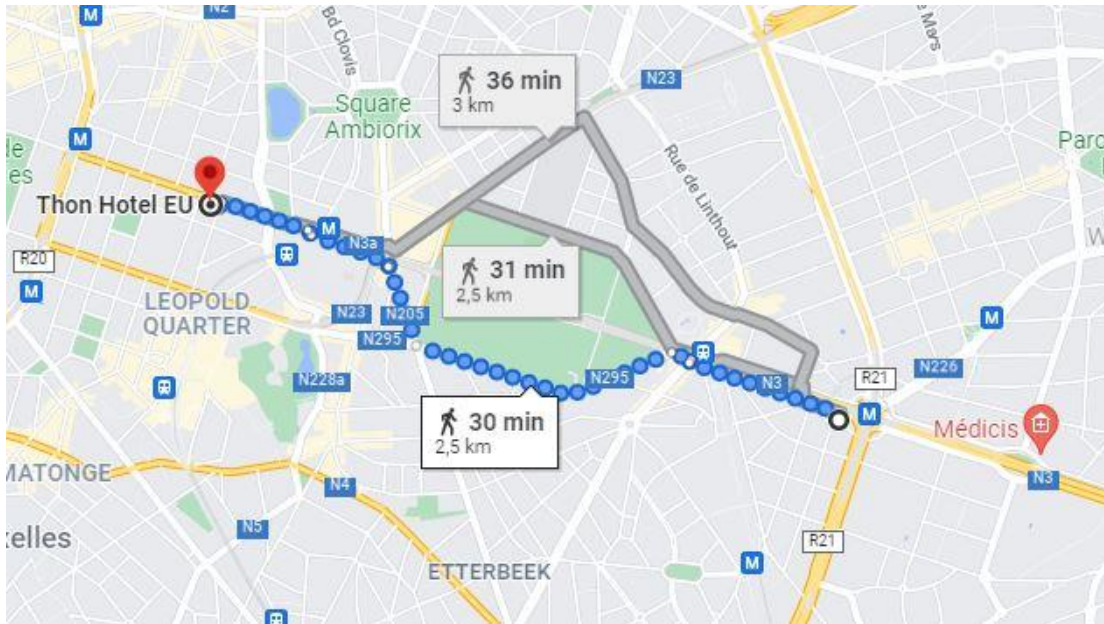

Please contact the UM Campus Brussels if you have any further questions
campusbrussels@maastrichtuniversity.nl.