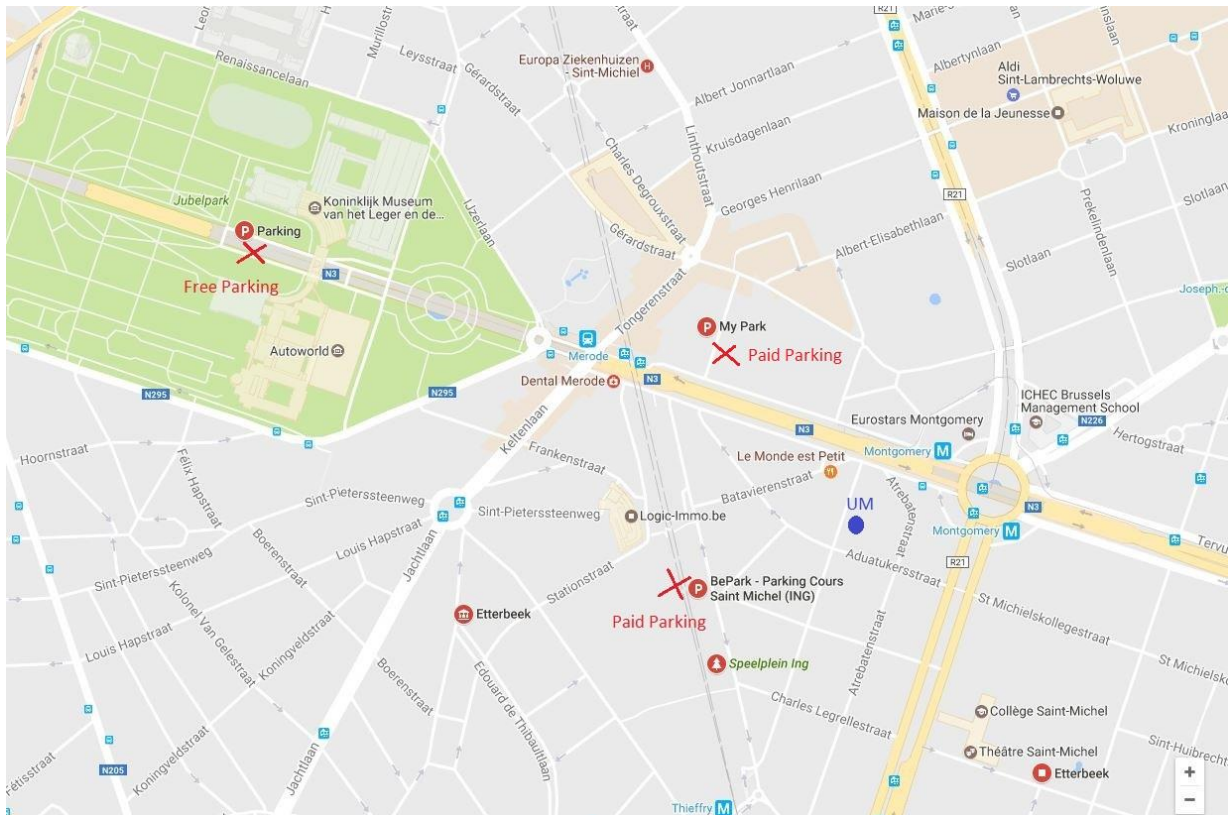

- How to get to the UM Campus Brussels -

Metro: from the Central station take the purple metro line 1 leading to Stockel (not line 5 to Herrmann-Debroux) and get off at 'Montgomery'. Take exit 'Boulevard de Saint-Michel / Rue Tervuren 1-171 and then turn right. Walk in the direction of the Arch (Arcade du Cinquantenaire), the Campus is about 80 m from the metro exit.

Brussels Airport: take bus 12 or bus 21 that both cover the area between Brussels Airport and the city center. In both cases get off at 'Diamant' and take the tram line 23 or 24 both in the direction of 'Vanderkindere' or take line 25 in the direction of Boondaal Station. Get off at 'Montgomery'. Walk in the direction of the Arch (Arcade du Cinquantenaire), the Campus is about 80 m from the metro exit.

- Restaurants & Lunch places near the UM Campus Brussels -

Fleur d'Oranger

Salads & hot meals (great for lunch or dinner) - <https://traiteurlafleurdoranger.be/en>

Address: 85 Rue des Aquatiques, also accessible from the Avenue de l'Armée

Tel: 02 733 25 00

Leopold

Bagels & salads (light lunch and breakfast) - <https://leopoldcafepresse.com/>

Address : 107 Avenue de Tervuren, at the corner of Avenue de l'Armée

Tel : 02 736 22 98

Le Cep

Sandwiches