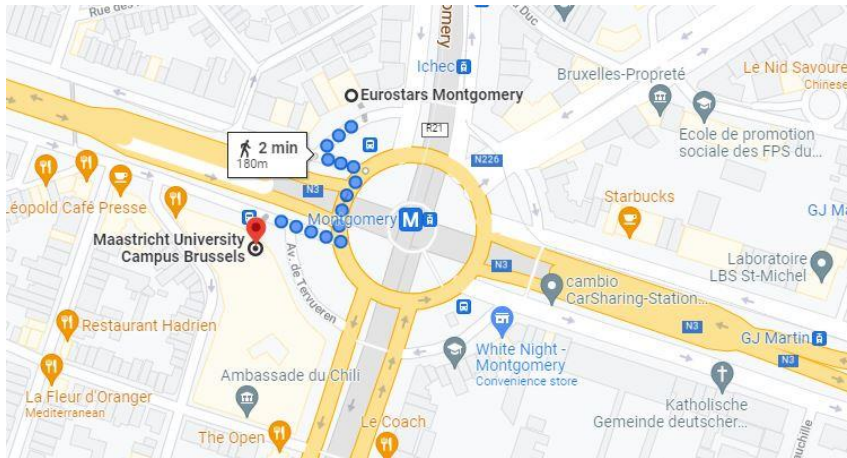

2. B-aparthotel Montgomery (serviced apartments)

Avenue de Tervueren 149

1150 Woluwe-St-Pierre

Belgium

E-mail: brussels@b-aparthotels.com

Web: <https://www.b-aparthotels.com/nl/page/montgomery/homepagina.2076.html>