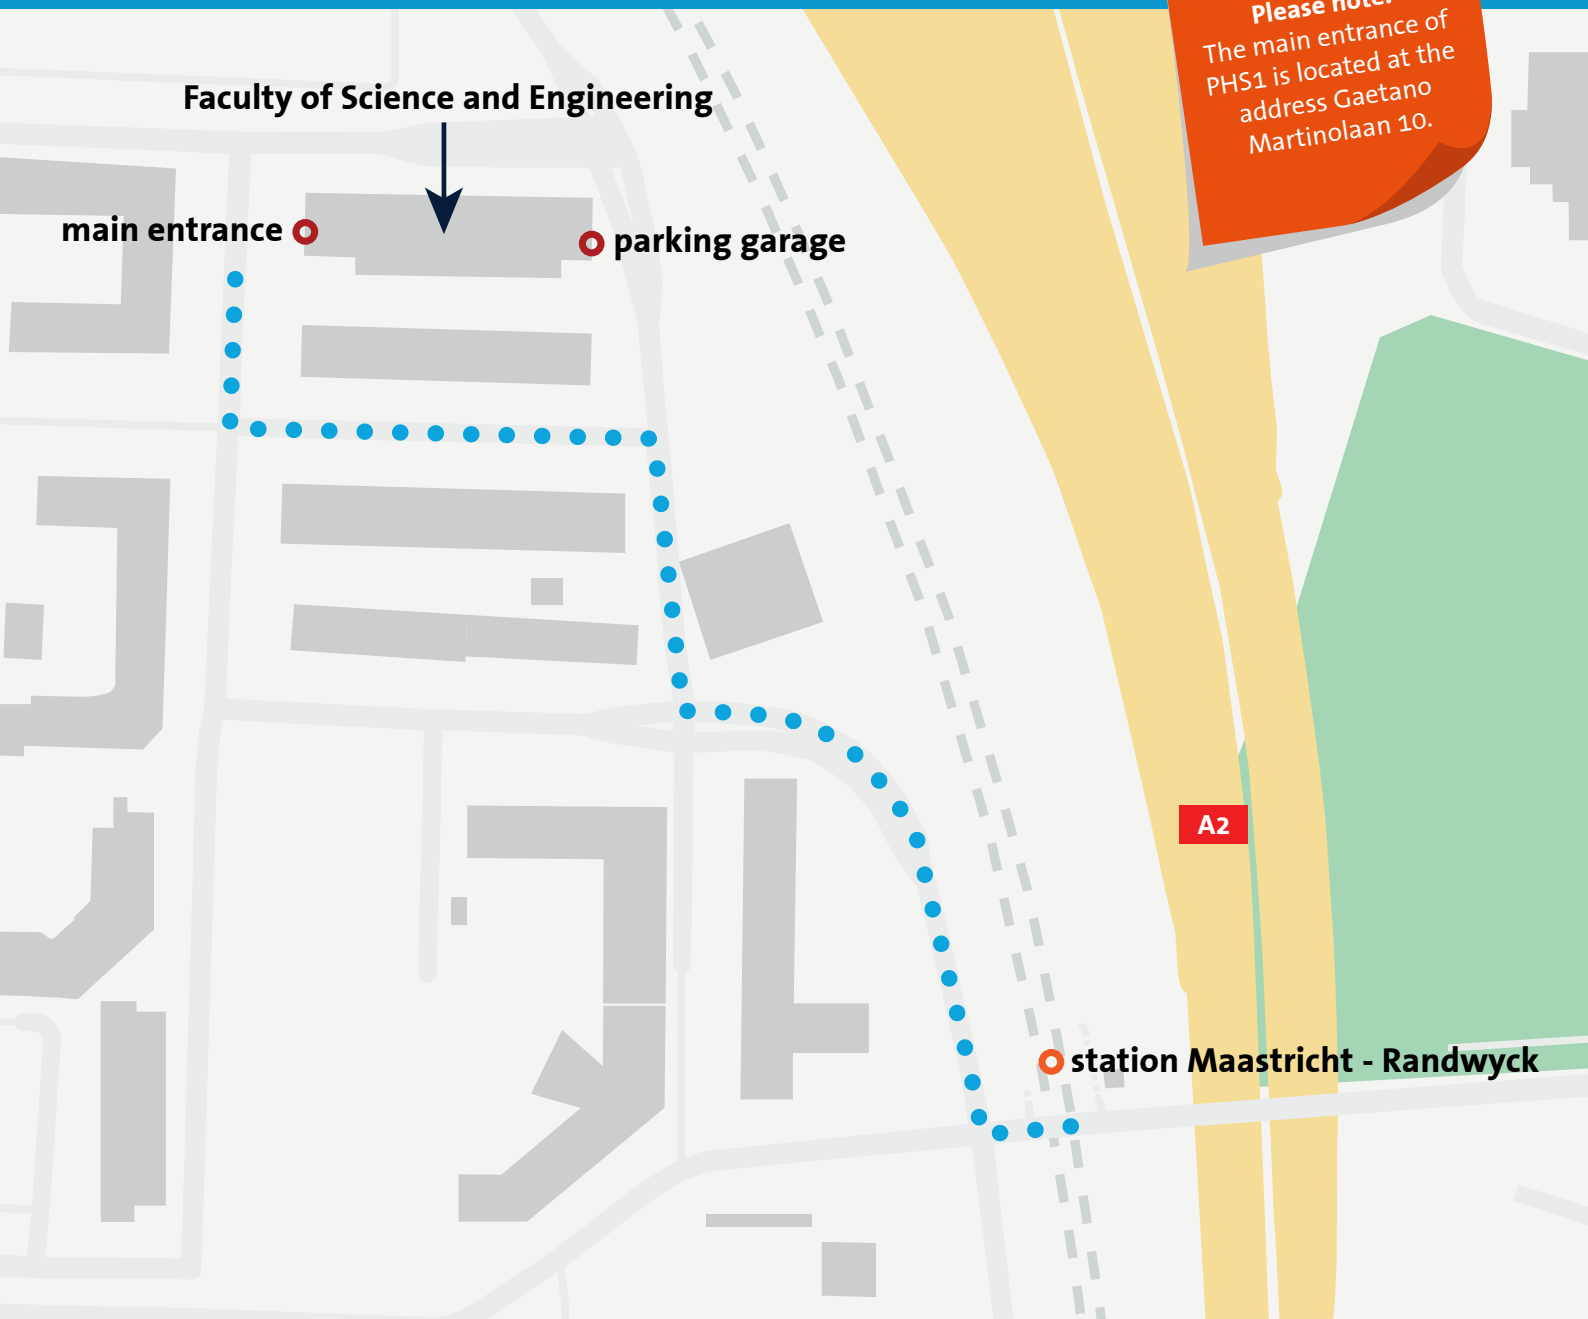

ROUTE DESCRIPTION

Train

From Maastricht Central station, every 15 minutes a train leaves for Maastricht-Randwyck train station (travel time: 3 minutes). When leaving the Maastricht-Randwyck train station, turn right.

Bus

- Line 4 or line 10. Bus stop: 'Station Randwyck'.
- For updated information times and road works: www.9292ov.nl

ROUTE DESCRIPTION

A2/E25 Southbound

- Exit 55: MECC, Randwyck, Academisch Ziekenhuis
- Turn right onto 'Oeslingerbaan'
- Turn right onto 'P.Debeyelaan'
- Turn right onto 'Oxfordlaan'
- Turn left onto 'Universiteitssingel'
- Turn right onto 'Endepolsdomein'

- After 100m: Entrance to the parking structure on your left

A2/E25 Northbound

- Exit: Grondsveld, MECC, Academisch Ziekenhuis
- Follow 'Academisch Ziekenhuis' until you cross the motorway

Please note:
Access to the parking garage is only granted via the UMcard system.